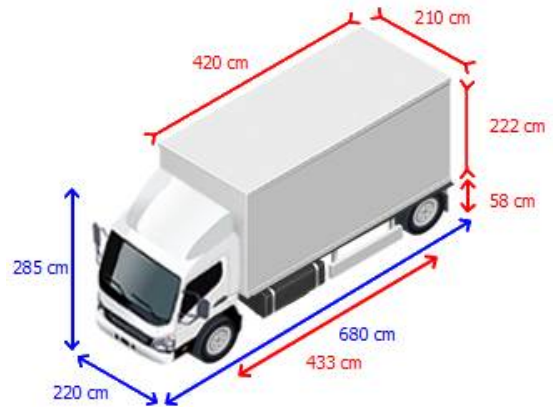

Inspection report

Chassis

Dashboard display codes ★★★★★
Electrical ★★☆☆☆☆

Cabin

Internal ★★★★★
External ★★☆☆☆☆
Steering column ★★★★★
Suspension ★★★★★
Chassis ★★★★★
Brakes ★★★★★

Drivetrain

Engine, general ★★★★★
Cooling system ★★★★★
Fuel system ★★★★★
Exhaust system ★★★★★
Greasing system 🛠️
Gearbox ★★★★★
Clutch ★★★★★
Drivetrain ★★★★★

Superstructure

Superstructure ★★★★★
Internal condition ★★★★★
External condition ★★★★★

Tyres/Wheels

Tyres ★★★★★

★★★★★★ Very good state
★★★★★★ Good state
★★★☆☆ Reasonable state
★★☆☆ Moderate state
★☆☆☆ Does not meet requirements