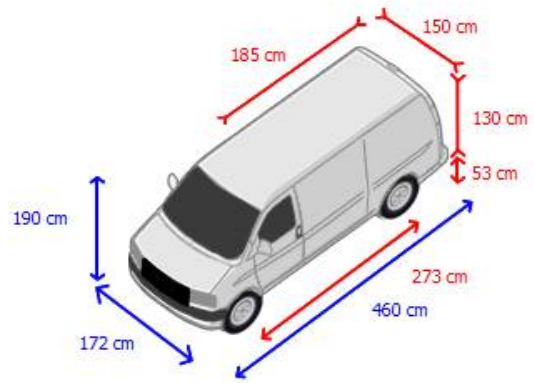

Inspection report

Chassis

Dashboard display codes ★★★★★
Electrical ★★★★★

Cabin

Internal ★★★★★
External ★★★★★
Steering column ★★★★★
Suspension ★★★★★
Chassis ★★★★★
Brakes ★★★★★

Drivetrain

Engine, general ★★★★★
Cooling system ★★★★★
Gearbox ★★★★★
Clutch ★★★★★
Drivetrain ★★★★★

Superstructure

Superstructure ★★★★★
Internal condition ★★★★★
External condition 🚚

Tyres/Wheels

Tyres ★★★★★

- ★★★★★★ Very good state
- ★★★★★ Good state
- ★★★★ Reasonable state
- ★★★ Moderate state
- ★ Does not meet requirements